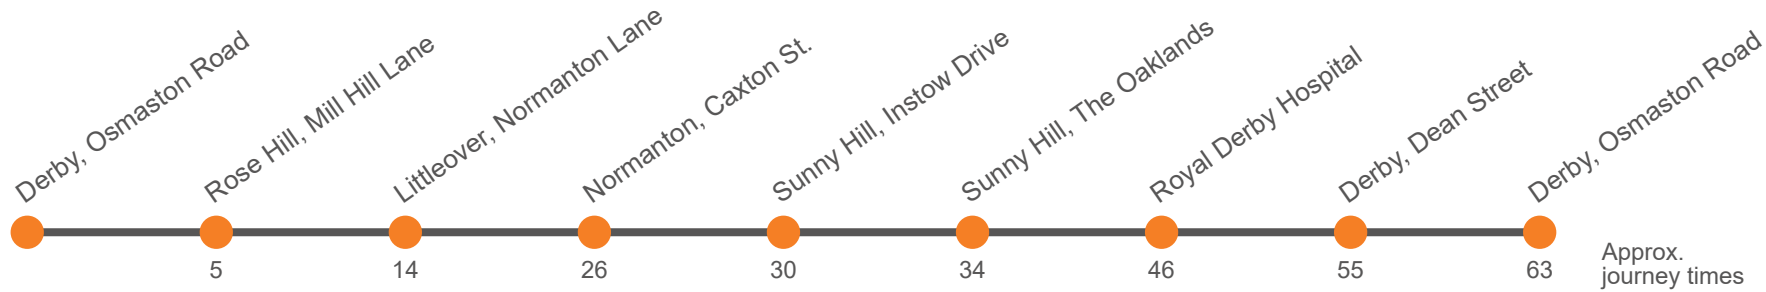

5A

Derby, Osmaston Road - Sunny Hill via Littleover - Normanton

Effective from: 16/09/2023

Arriva Derby

Monday to Friday

Derby, Osmaston Road Stop A7	...	...	0632	0702	0732	0752	0817	0849	0915	0945		15	45		1315
Rose Hill, Mill Hill Ln/Mill Hill Rd	...	...	0638	0708	0738	0758	0823	0855	0921	0951	Then at these mins past the hour	21	51		1321
Littleover, Normanton Lane	...	...	0647	0717	0747	0807	0832	0904	0931	1001		31	01		1331
Normanton, Caxton Street	0559	0629	0659	0729	0759	0819	0844	0914	0943	1013		43	13		1343
Sunnyhill, Instow Drive	0604	0634	0704	0734	0804	0824	0849	0919	0948	1018		48	18	until	1348
Sunny Hill, The Oaklands	0608	0638	0708	0738	0808	0828	0853	0923	0952	1022		52	22		1352
Royal Derby Hospital	0620	0650	0720	0750	0820	0840	0905	0935	1005	1035		05	35		1405
St Lukes, Dean Street	0629	0659	0729	0759	0829	0849	0914	0944	1014	1044		14	44		1414
Derby, Osmaston Road Stop A7	0637	0707	0737	0807	0837	0857	0922	0952	1022	1052		22	52		1422

Monday to Friday (continued)

Derby, Osmaston Road Stop A7	1345	1410	1430	1500	1520	1545	1615	1645	1715	1745	1830	1930
Rose Hill, Mill Hill Ln/Mill Hill Rd	1351	1416	1437	1507	1526	1551	1621	1651	1721	1750	1835	1935
Littleover, Normanton Lane	1401	1426	1449	1519	1538	1603	1633	1703	1733	1757	1842	1942
Normanton, Caxton Street	1413	1438	1502	1532	1550	1615	1645	1715	1745	1807	1852	1952
Sunnyhill, Instow Drive	1418	1443	1507	1537	1555	1620	1650	1720	1750	1811	1856	1956
Sunny Hill, The Oaklands	1422	1447	1511	1541	1559	1624	1654	1724	1754	1814	1859	1959
Royal Derby Hospital	1435	1500	1524	1554	1612	1637	1707	1736	1806	1824	1909	2009
St Lukes, Dean Street	1444	1509	1533	1603	1621	1646	1716	1745	1815	1832	1917	2017
Derby, Osmaston Road Stop A7	1452	1517	1541	1611	1629	1654	1724	1753	1823	1840	1925	2025