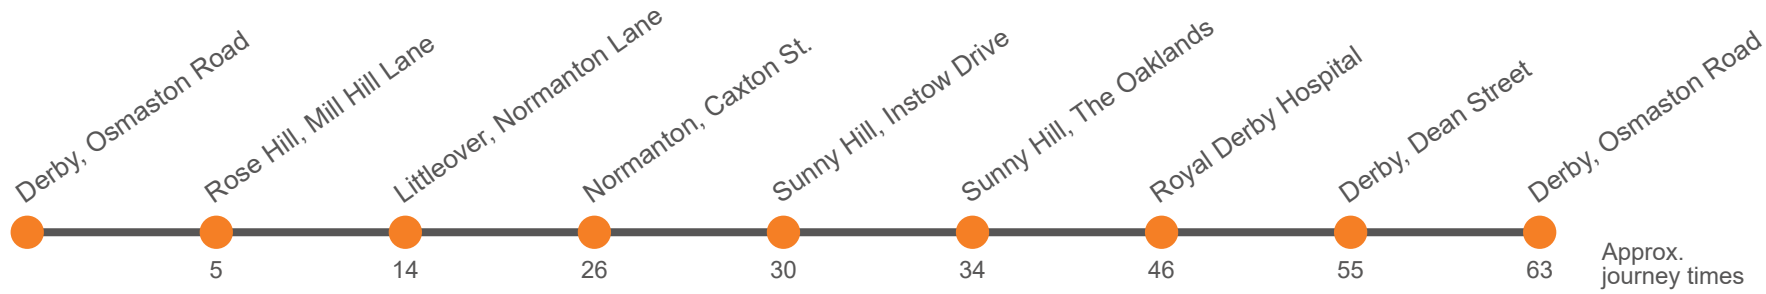

5A

Derby, Osmaston Road - Sunny Hill via Littleover - Normanton

Effective from: 16/09/2023

Arriva Derby

Saturday

Derby, Osmaston Road Stop A7	0657	...	0757	...	0845	0915	0945		15 45		1545	1615	1645	1715
Rose Hill, Mill Hill Ln/Mill Hill Rd	0702	...	0802	...	0851	0921	0951	Then at these mins past the hour	21 51	until	1551	1621	1651	1720
Littleover, Normanton Lane	0709	...	0809	...	0901	0931	1001		31 01		1601	1631	1701	1727
Normanton, Caxton Street	0719	0749	0819	0843	0913	0943	1013		43 13		1613	1643	1713	1737
Sunnyhill, Instow Drive	0723	0753	0823	0848	0918	0948	1018		48 18		1618	1648	1718	1741
Sunny Hill, The Oaklands	0726	0756	0826	0852	0922	0952	1022		52 22		1622	1652	...	1744
Royal Derby Hospital	0736	0806	0836	0905	0935	1005	1035		05 35		1635	1705	...	1754
St Lukes, Dean Street	0744	0814	0844	0914	0944	1014	1044		14 44		1644	1714	...	1802
Derby, Osmaston Road Stop A7	0752	0822	0852	0922	0952	1022	1052	22 52	1652	1722	...	1810		

Saturday (continued)

Derby, Osmaston Road Stop A7	1745	1830	1930
Rose Hill, Mill Hill Ln/Mill Hill Rd	1750	1835	1935
Littleover, Normanton Lane	1757	1842	1942
Normanton, Caxton Street	1807	1852	1952
Sunnyhill, Instow Drive	1811	1856	1956
Sunny Hill, The Oaklands	1814	1859	1959
Royal Derby Hospital	1824	1909	2009
St Lukes, Dean Street	1832	1917	2017
Derby, Osmaston Road Stop A7	1840	1925	2025

5A

Derby, Osmaston Road - Sunny Hill via Littleover - Normanton

Effective from: 16/09/2023

Arriva Derby

Sunday

Derby, Osmaston Road Stop A7	0930		30		1630	1730	1830
Rose Hill, Mill Hill Ln/Mill Hill Rd	0935	Then at these mins past the hour	35	until	1635	1735	1835
Littleover, Normanton Lane	0942		42		1642	1742	1842
Normanton, Caxton Street	0952		52		1652	1752	1852
Sunnyhill, Instow Drive	0956		56		1656	1756	1856
Sunny Hill, The Oaklands	0959		59		1659	1759	1859
Royal Derby Hospital	1009		09		1709	1809	1909
St Lukes, Dean Street	1017		17		1717	1817	1917
Derby, Osmaston Road Stop A7	1025		25		1725	1825	1925